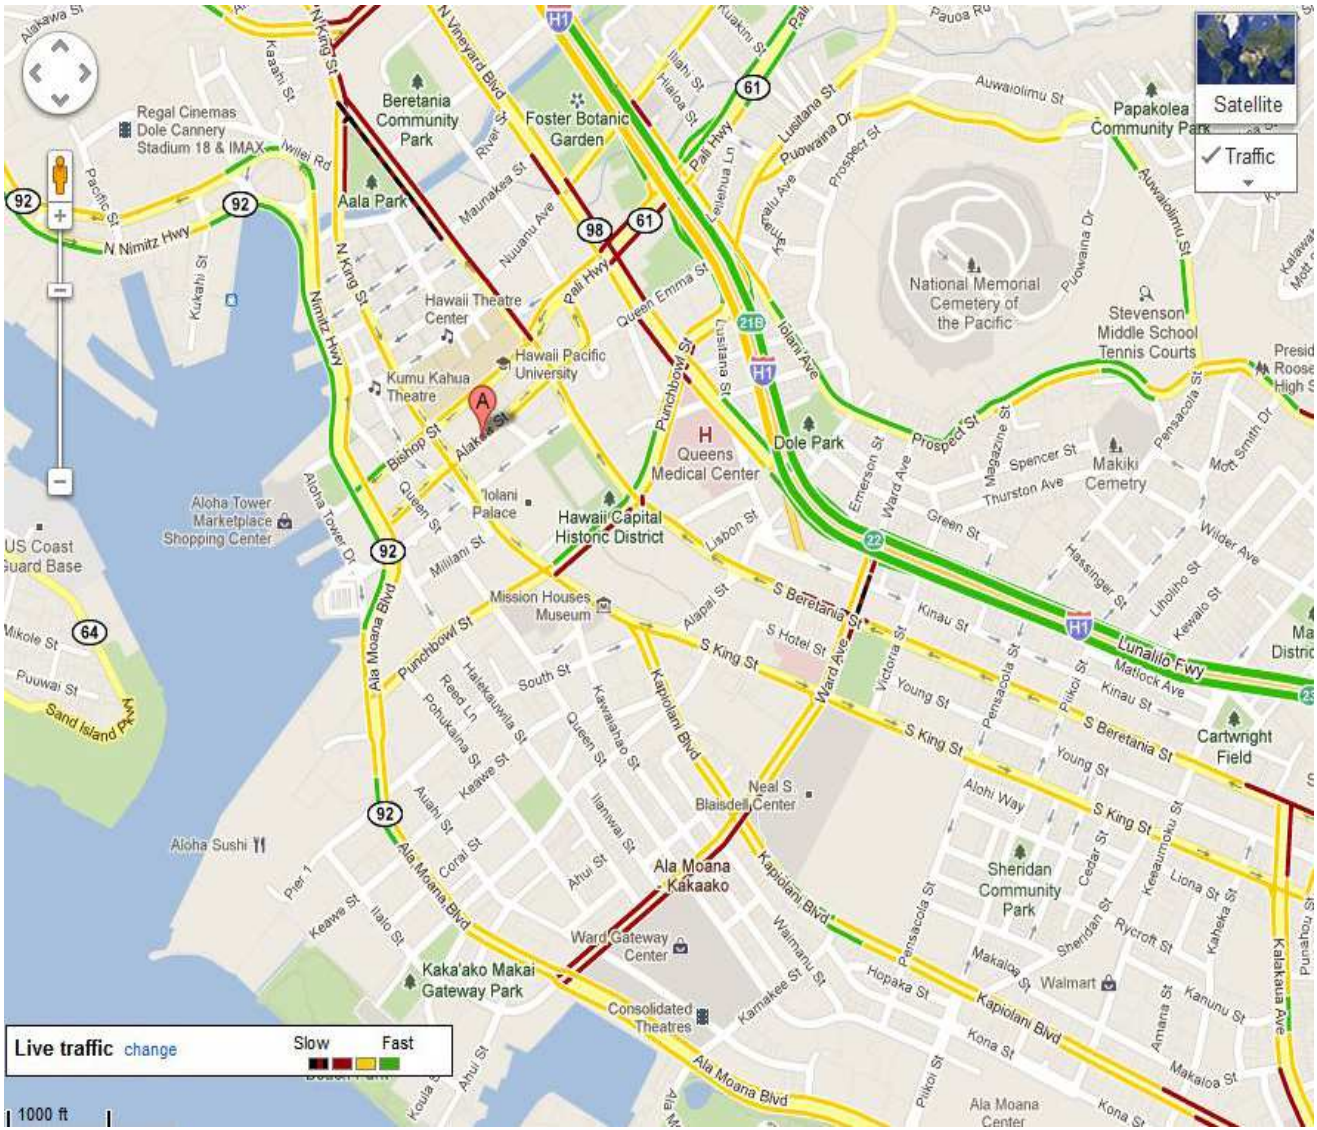

Dinner Banquet The Mandalay Restaurant Traffic Map-Street View Photos-Parking

Parking

Free Validated Parking at the Bishop Square Parking Structure (directly across the restaurant).

After parking, take the parking garage elevator to the "G" level and cross the street using the crosswalk at the traffic signal.